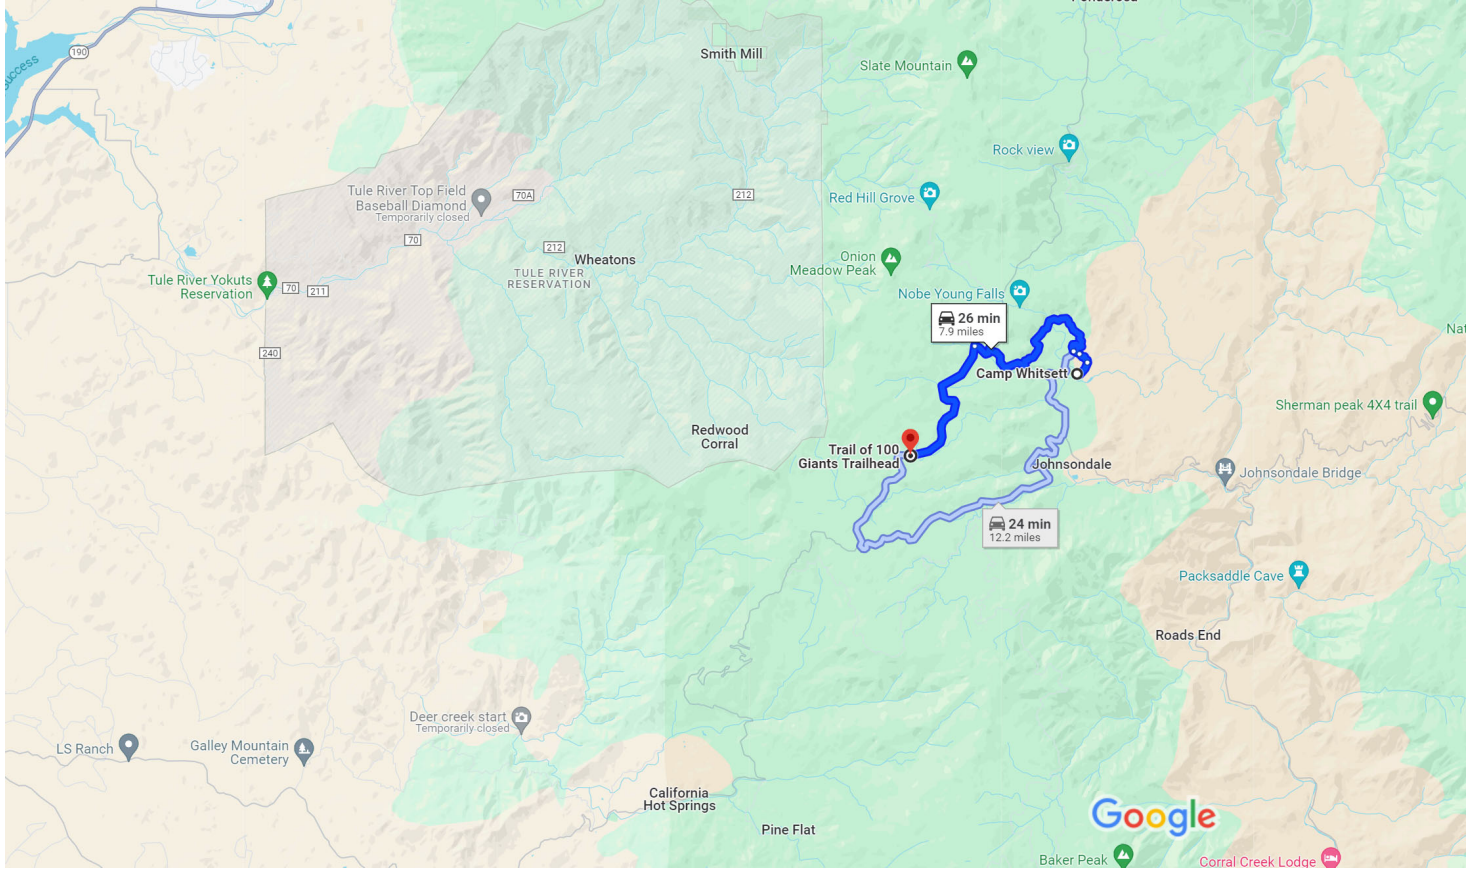

Camp Whitsett, Forest Rte 22S82, Kernville, CA 93238 Drive 7.9 miles, 26 min to Trail of 100 Giants Trailhead, Co Rte 107, Porterville, CA 93257

Map data ©2024 Google 2 mi

Camp This route has restricted usage or private roads.

Whitsett
Forest
Rte
22S82,
Kernville,
CA
93238

- ↑ 1. Head east
 Restricted usage road
_____ 0.3 mi
- ↶ 2. Turn left
 Partial restricted usage road
_____ 0.3 mi
- ↷ 3. Slight left onto Forest Rte 22S82
_____ 0.1 mi
- ↘ 4. Turn right onto Forest Rte 22S02
_____ 4.0 mi

← 5. Turn left onto M-90

 Destination will be on the right

3.2 mi

Trail of 100 Giants Trailhead

Co Rte 107, Porterville, CA 93257