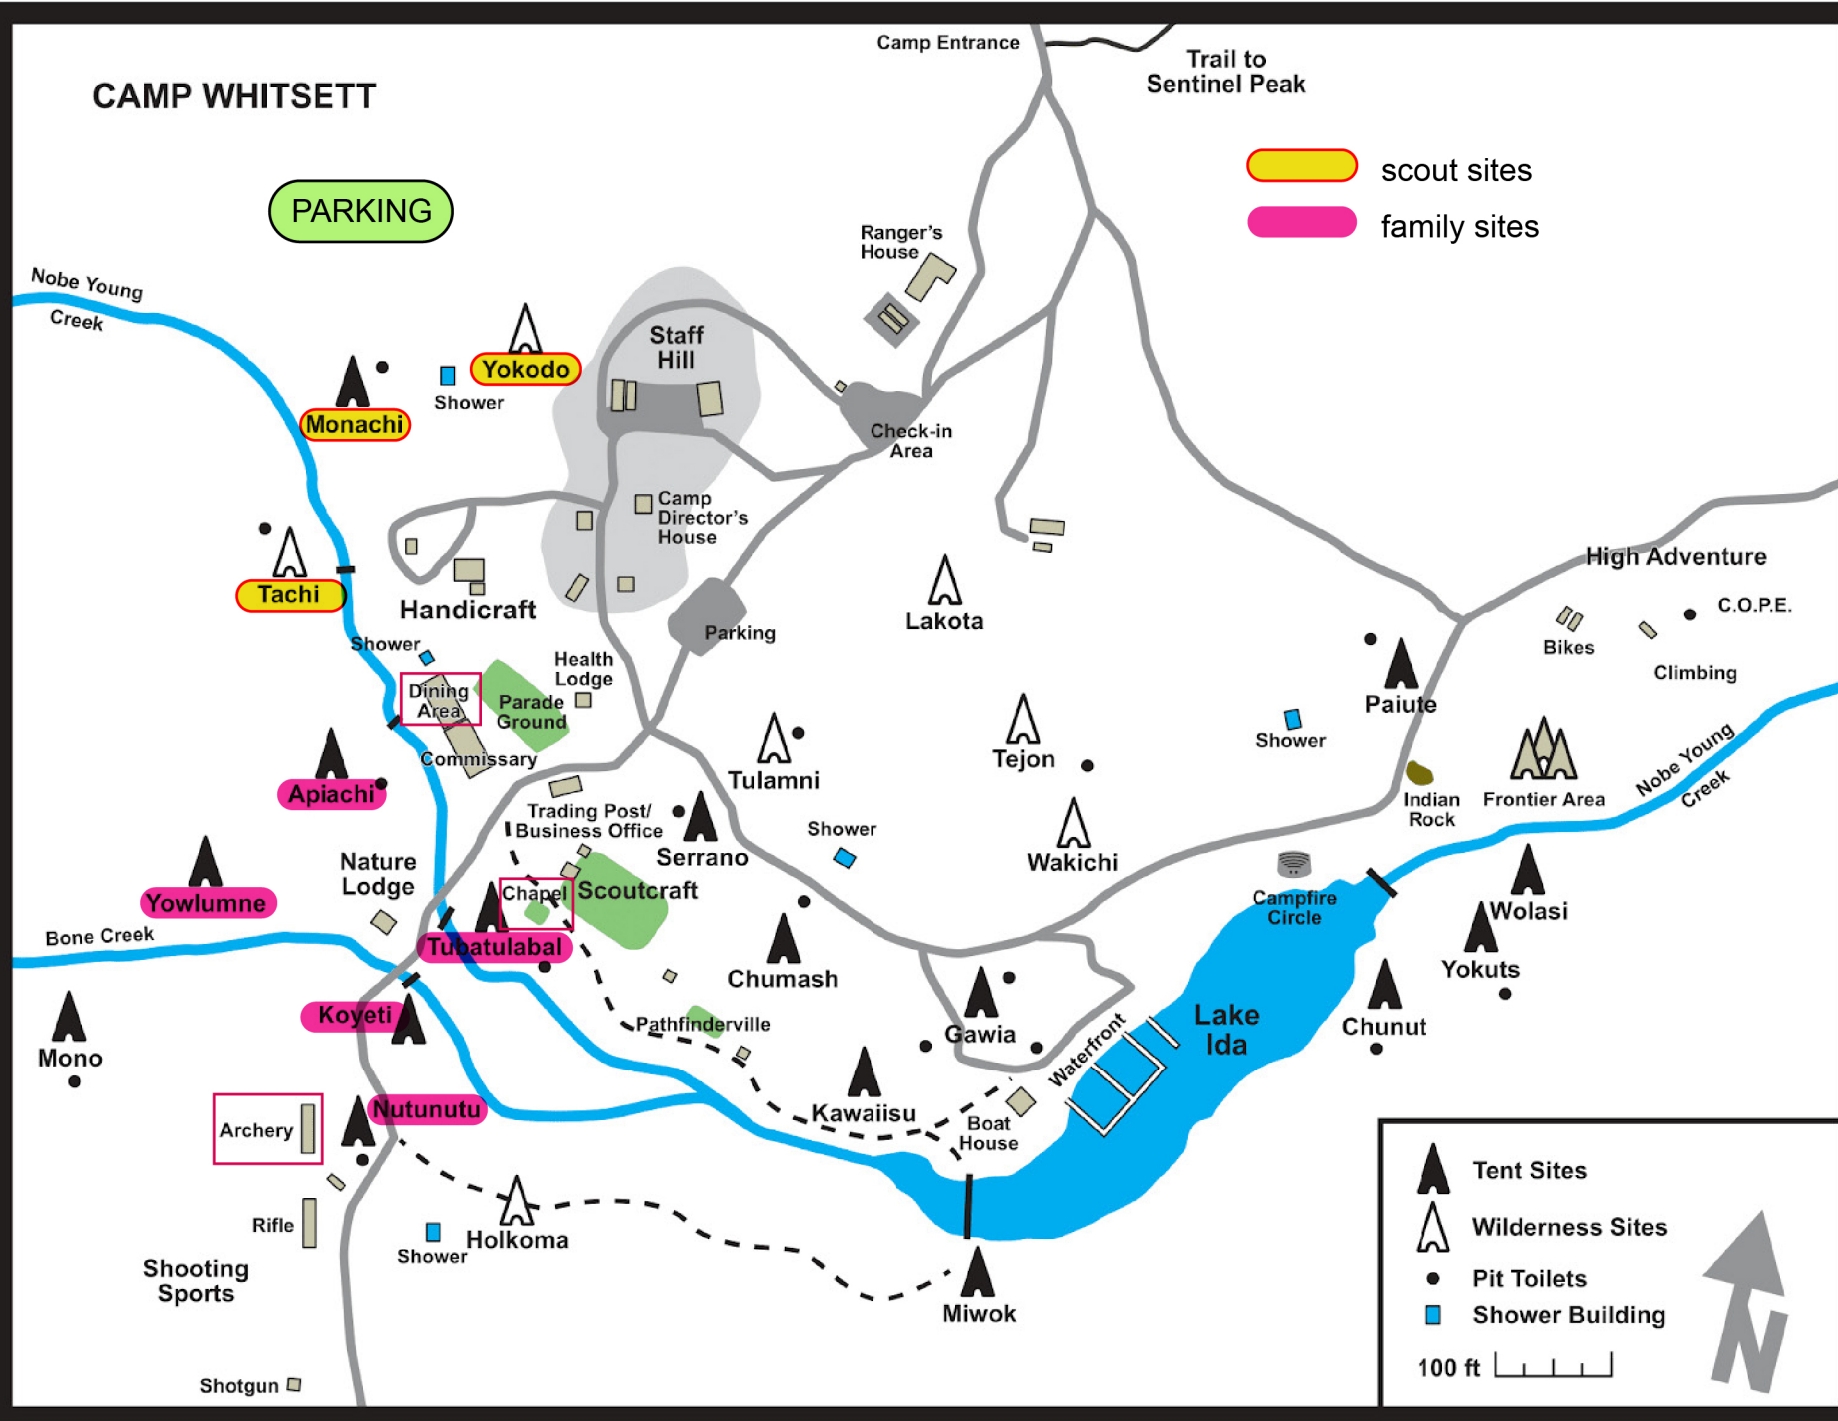

# CAMP WHITSETT

 scout sites  
 family sites

 PARKING

-  Tent Sites
-  Wilderness Sites
-  Pit Toilets
-  Shower Building

100 ft 